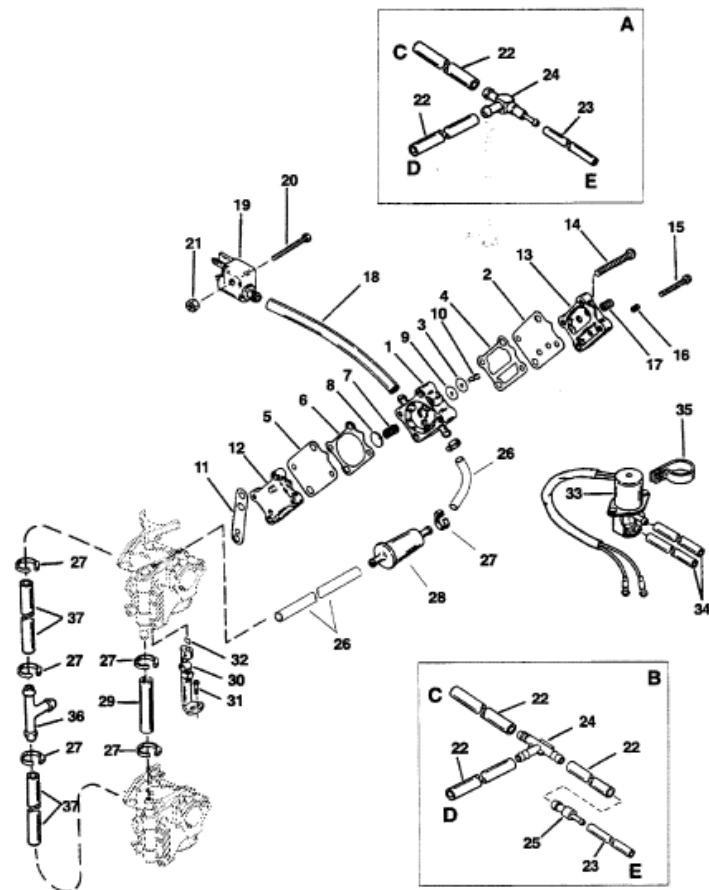

FUEL PUMP

A=ELECTRIC WHITE OR RED FUEL PUMP BODY B=ELECTRIC BLACK FUEL PUMP BODY
 C=TO FUEL CONNECTOR D=TO FUEL PUMP E=TO OIL PUMP

Parts List						
Ref	Class	Part	Description	Qty	Comment	Footnote
1		14360A43	FUEL PUMP ASSEMBLY	1		
2	21	42990A10	DIAPHRAGM KIT	1		2
3			CHECK VALVE-RUBBER	2		7
4			GASKET-BOOST	1		7
5			DIAPHRAGM	2		7
6			GASKET-PULSE	1		7
7			SPRING	1		7
8			CAP	1		7
9			DISC-RUBBER	2		7
10			RETAINER	2		7
11	27	98769 1	GASKET-BASE	1		2,5
12		14430 3	BASE-FUEL PUMP	1		
13		98775A 4	PLATE	1	(FUEL PUMP BODY IS WHITE OI	
13		98775 2	PLATE	1	(FUEL PUMP BODY IS BLACK)	
14	10	16452	SCREW-FUEL PUMP TO CRANKC	2		
15	10	821045 40	SCREW-FUEL PUMP	2		
16	22	39072	PIPE PLUG (1/8 IN.)	1		
17	22	56800	PIPE PLUG (1/16 IN.)	1		
18	22	830757 80	TUBING (MANUAL)	1		
19	22	816856A 3	FUEL CONNECTOR	1		
20	10	86885	SCREW-FUEL CONNECTOR	1		
21	11	13855	NUT-FUEL CONNECTOR SCREW	1		
22	32	830757 80	TUBING	2	ELECTRIC - USE WITH WHITE C	
23	32	823813 25	TUBING	1	ELECTRIC - USE WITH WHITE C	
24	22	42425 1	TEE	1	ELECTRIC - USE WITH WHITE C	
22	32	830757 80	TUBING	3	ELECTRIC - USE WITH BLACK F	
23	32	823813 25	TUBING	1	ELECTRIC - USE WITH BLACK F	
24	22	818993	TEE	1	ELECTRIC - USE WITH BLACK F	
25	22	818994	CHECK VALVE	1	ELECTRIC - USE WITH BLACK F	
26	32	830757 80	HOSE (1-3/4 IN.)(8-1/2 IN.)	2		
27	54	816311	STA-STRAP-FUEL TUBING	AR		
28	35	816296 1	FUEL FILTER	1		
29	32	830756109	TUBING (5-1/2 IN.)	1		
30		53719A 2	THROTTLE COUPLING ASSEMBL	1		
31	10	66104	SCREW-THROTTLE COUPLING	1		
32	28	89694	KEY	1		
33		42859 2	SOLENOID VALVE	1	ELECTRIC	
34	32	99126 88	TUBING	2	ELECTRIC	
35	54	15279	CLAMP	1	ELECTRIC	
36	22	59169	TEE FITTING	1	USE WITH WMA-7B-9 CARBURE	
37	22	99120122	HOSE	1	USE WITH WMA-7B-9 CARBURE	